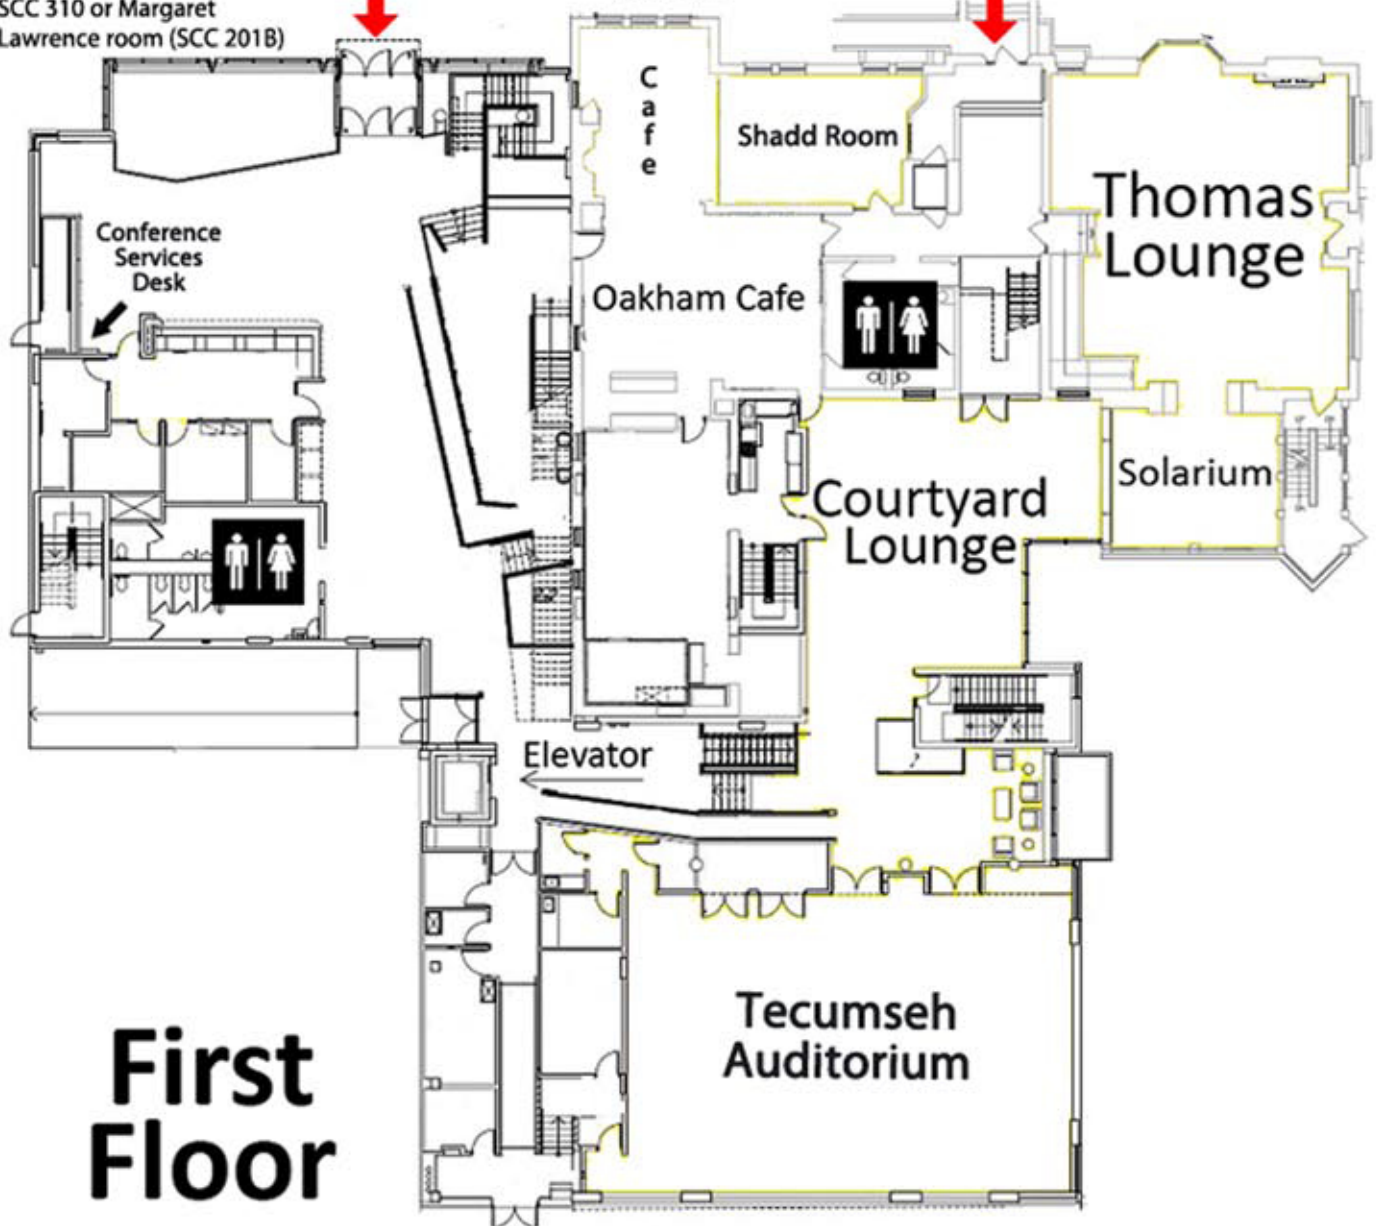

Enter here if your event is being held in:

Tecumseh Auditorium,
Courtyard Lounge,
SCC 202, SCC 309,
SCC 310 or Margaret
Lawrence room (SCC 201B)

55 Gould St.

Enter here if your event is being held in:

Thomas Lounge, Shadd room
Oakham Lounge, Layton room,
Riel Room

63 Gould St.

support@ryersonstudentcentre.ca

416.979.5250 ext. 1-2353

/RyersonStudentCentre

@RSCOnline

WWW.RYERSONSTUDENTCENTRE.CA