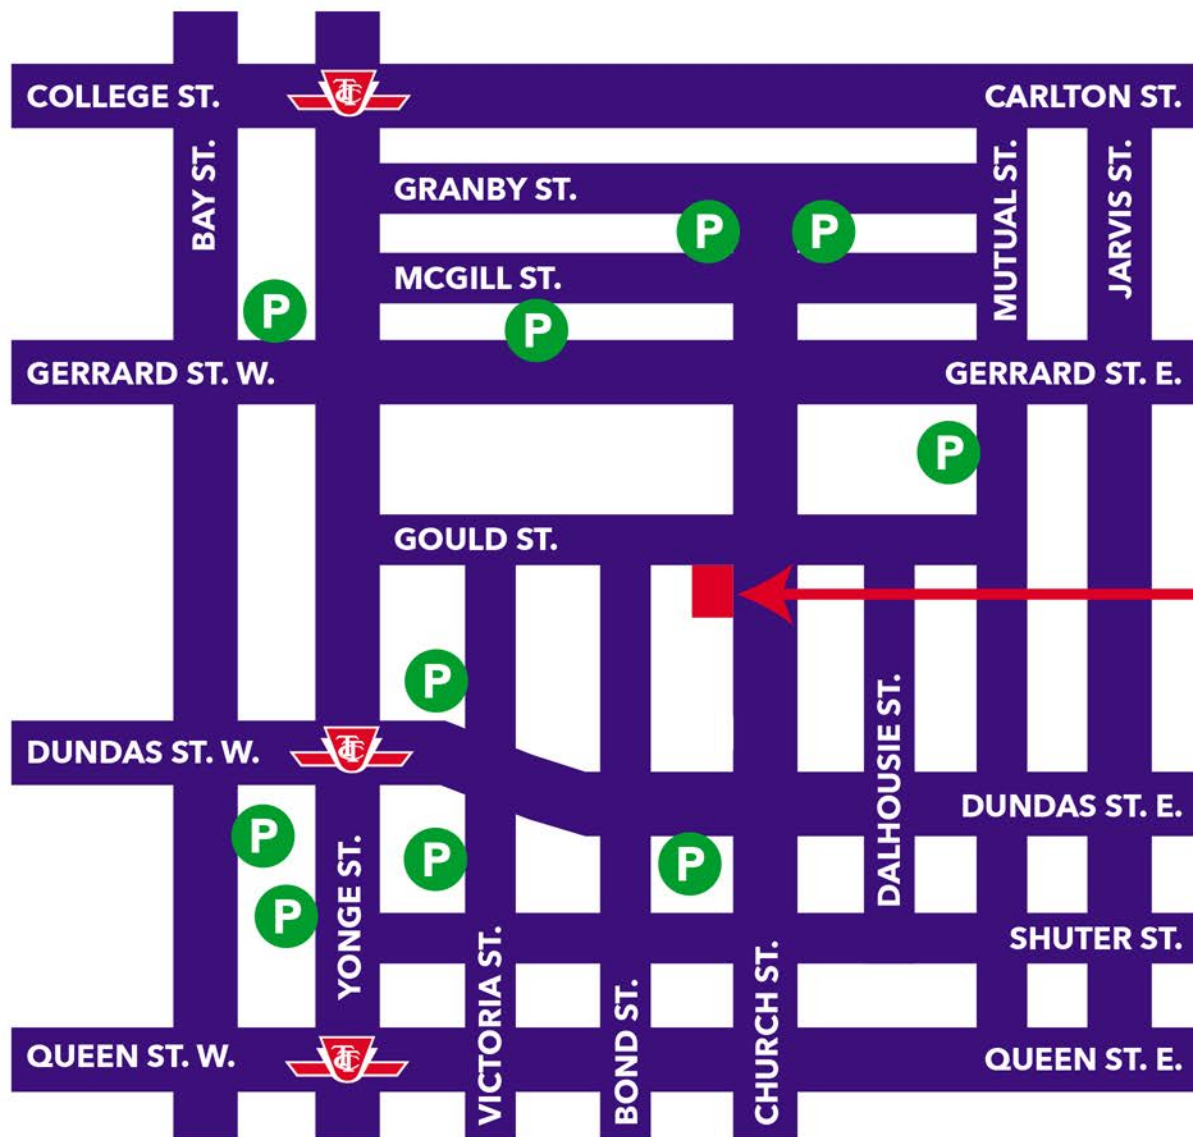

PARKING AT RYERSON

Bookstore / Parking Garage
Pitman Hall / Student Residence Lot

West side of Victoria Street between Dundas and Gould
West side of Mutual Street between Gerrard and Gould

Parking lots are also at the Eaton Centre and on Carlton, Church, Dundas, Bay, and Gerrard