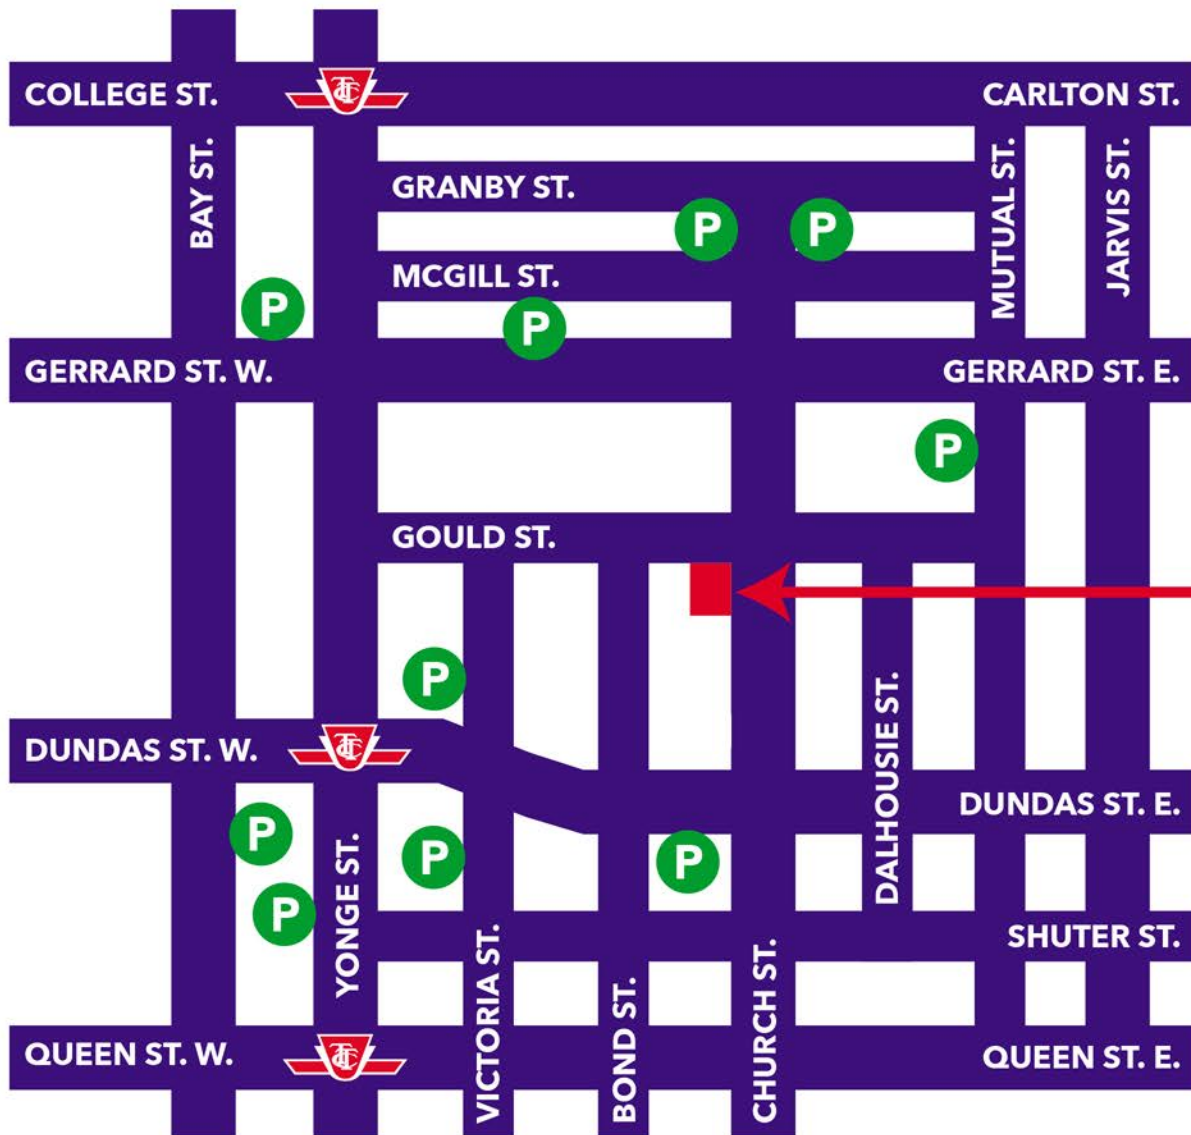

PARKING AT RYERSON

Bookstore / Parking Garage
Pitman Hall / Student Residence Lot

West side of Victoria Street between Dundas and Gould
West side of Mutual Street between Gerrard and Gould

Parking lots are also at the Eaton Centre and on Carlton, Church, Dundas, Bay, and Gerrard