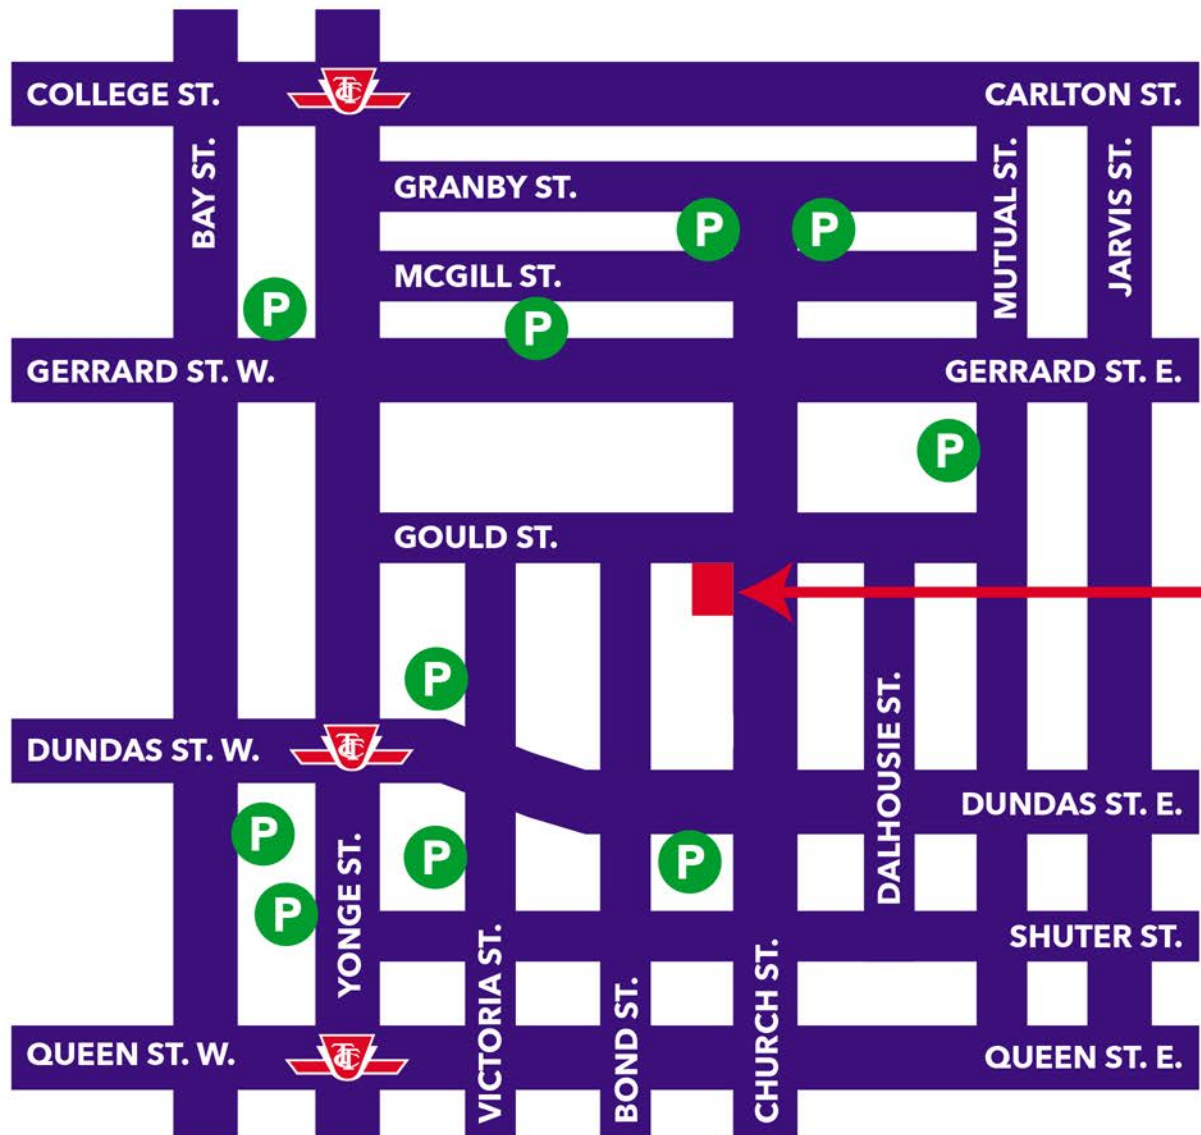

PARKING AT RYERSON

Bookstore / Parking Garage
Pitman Hall / Student Residence Lot

West side of Victoria Street between Dundas and Gould
West side of Mutual Street between Gerrard and Gould

Parking lots are also at the Eaton Centre and on Carlton, Church, Dundas, Bay, and Gerrard